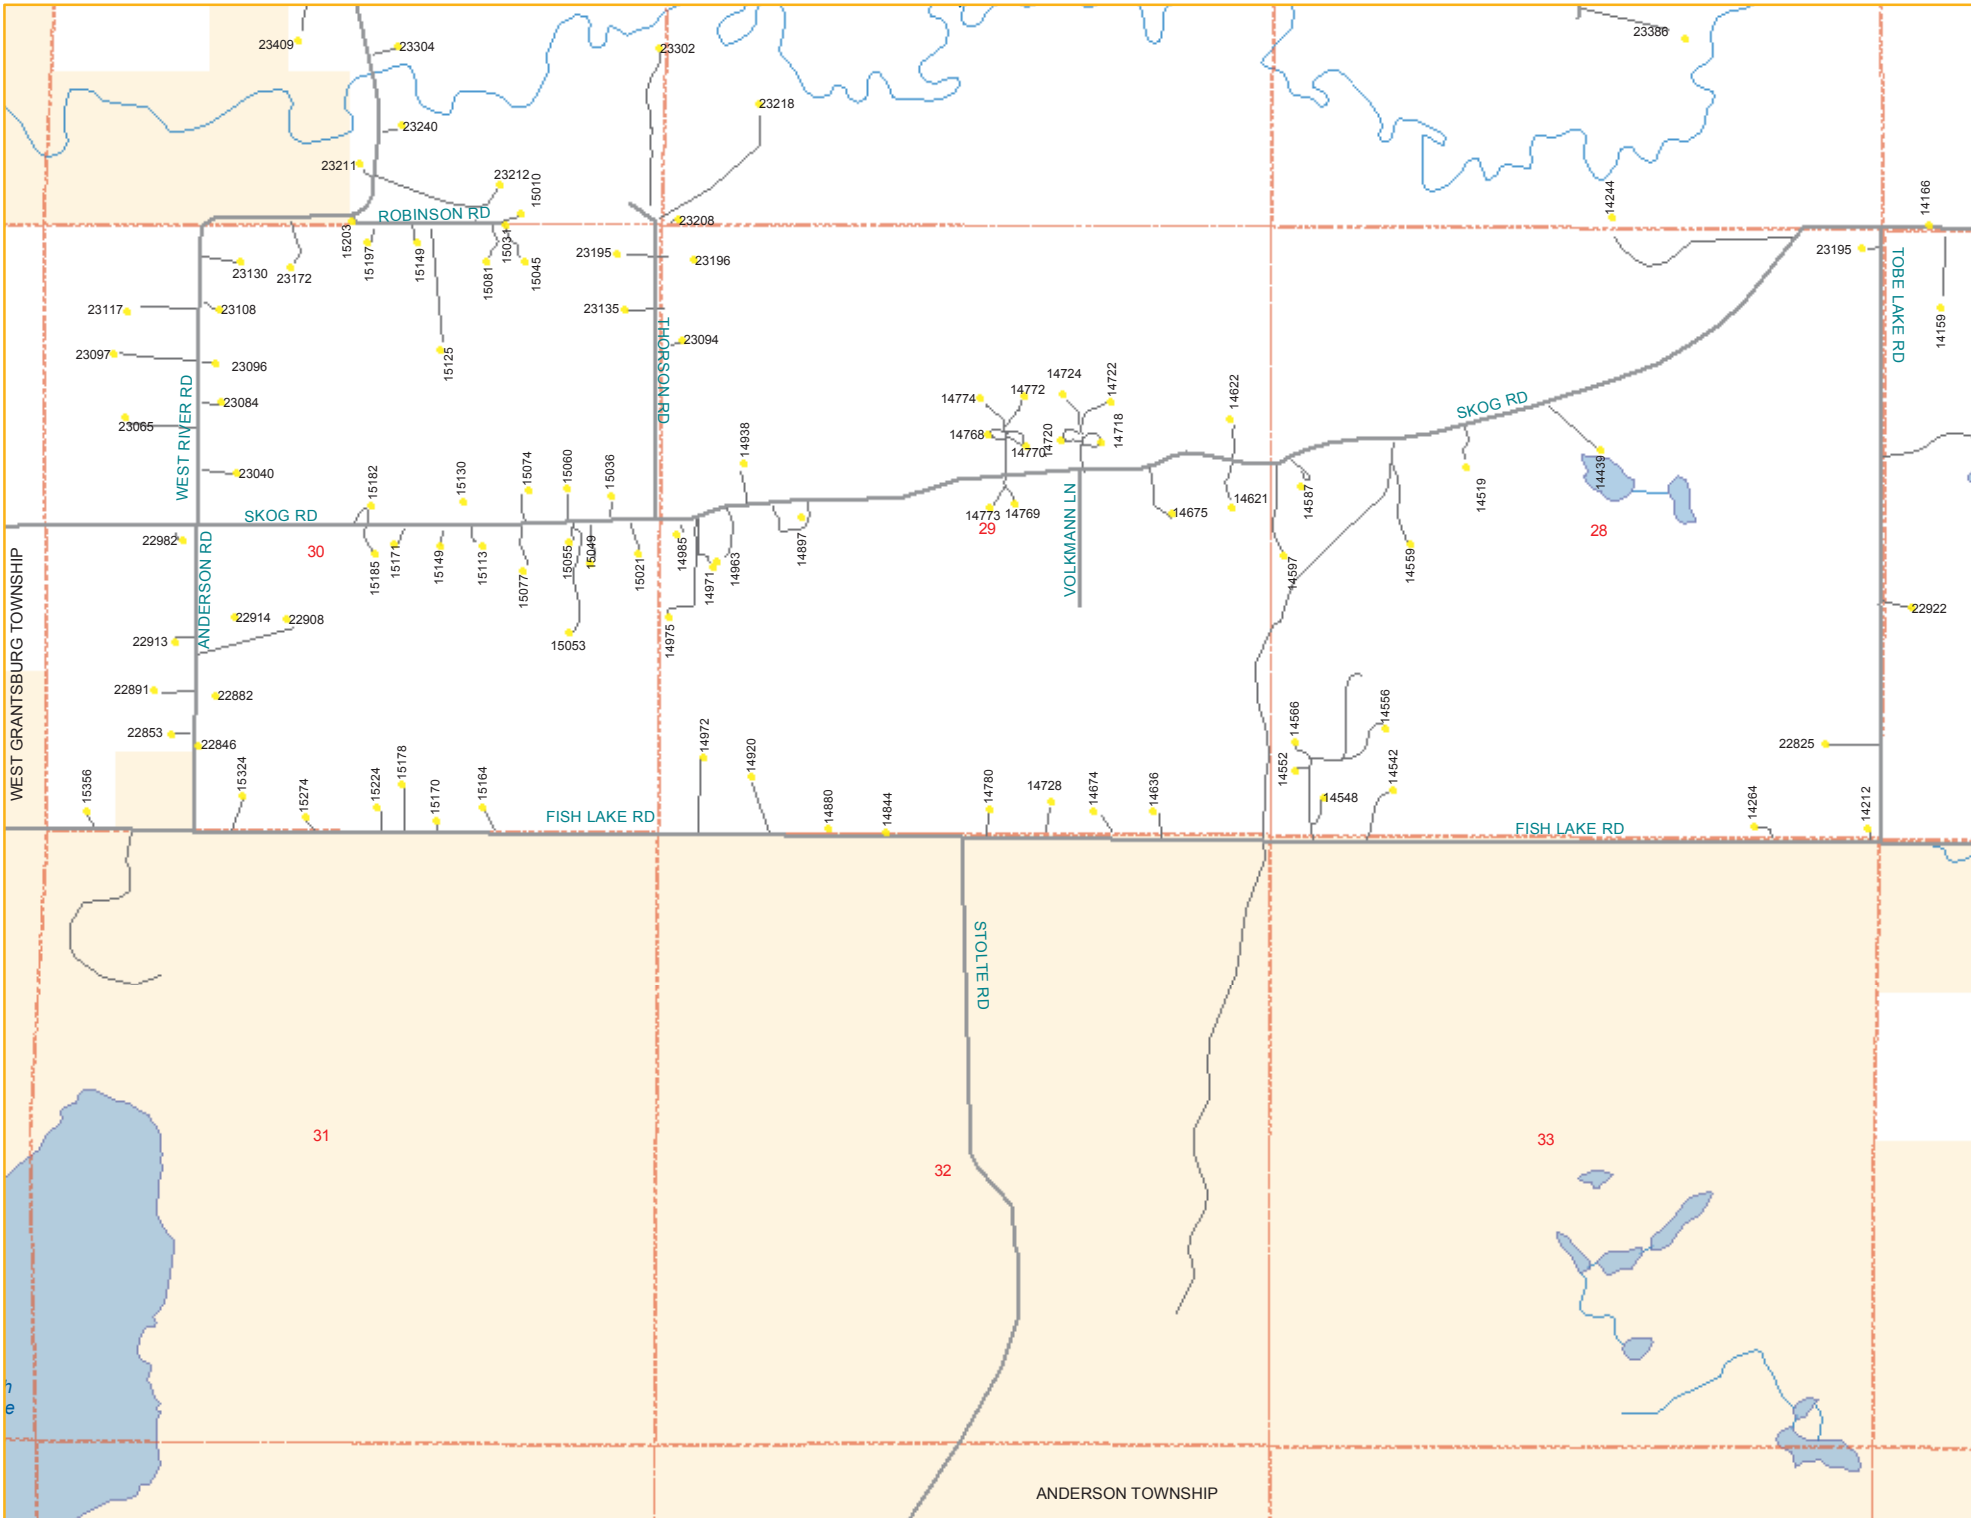

911 ADDRESS MAP

LAST UPDATE: January, 2010

East Grantsburg Township (T.38N.-R.19W)

Burnett County, Wisconsin

- 911 Address
- State Highway
- County Highway
- Town Medium Volume
- Private Road
- Town Low/Seasonal
- Drives
- Section Boundary
- Lake
- County Forest Land
- Federal Lands
- State Lands

How To Use This Map:

First be sure you are using the correct township/villagemap. Next, use the address range grid along the map borders to determine the range for your address. Follow this range across the map until you locate the road name for the address you are looking for. Note the page and the Public Land Survey Section the road name is contained within. Finally, turn to the corresponding page and locate the noted section to find the address. The date in the upper-left hand corner reflects when this map was last updated.

Map Prepared By The Burnett County Land Information Office
Siren, Wisconsin (715) 349-2599

EAST GRANTSBURG TOWNSHIP