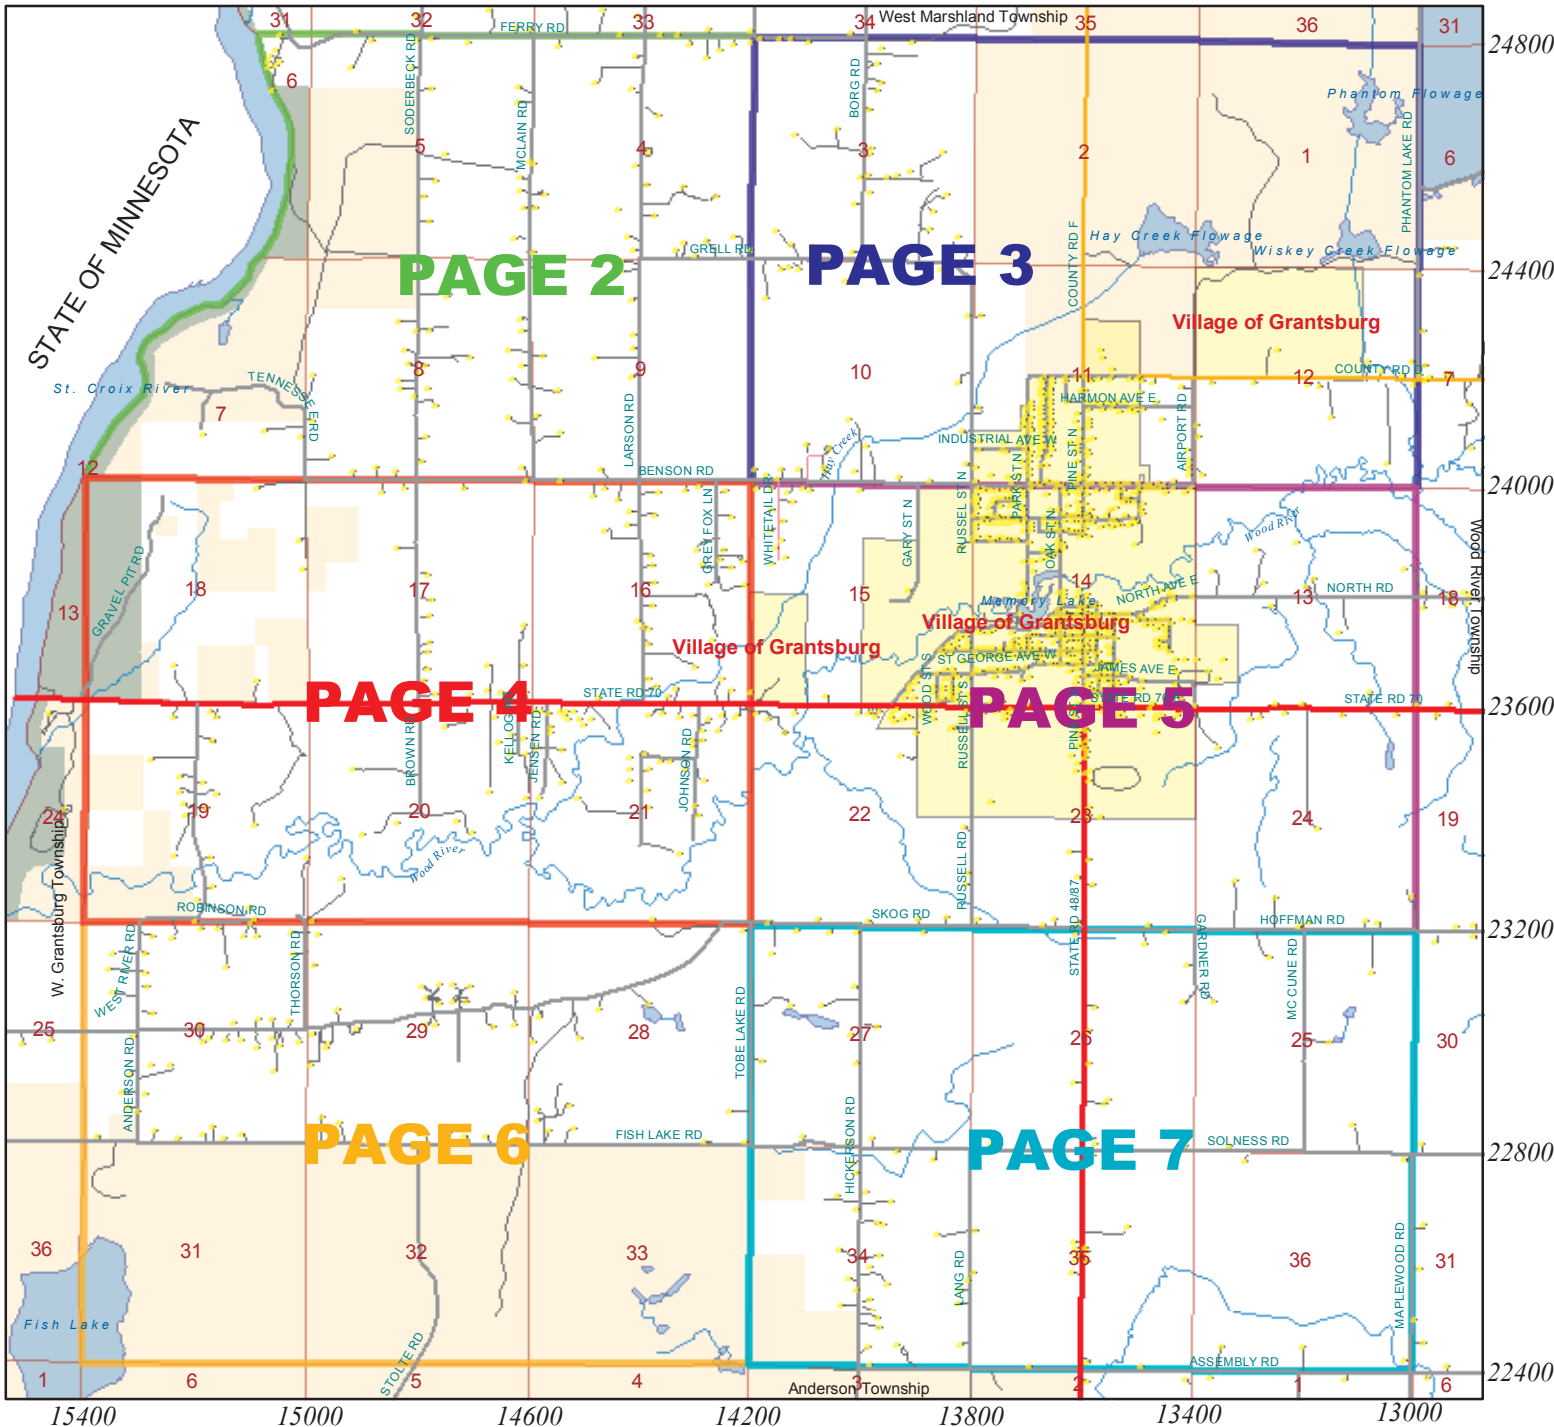

911 ADDRESS MAP

LAST UPDATE: January, 2010

East Grantsburg Township (T.38N.-R.19W)

Burnett County, Wisconsin

- 911 Address
- State Highway
- County Highway
- Town Medium Volume
- Private Road
- Town Low/Seasonal
- Drives
- Section Boundary
- Lake
- County Forest Land
- Federal Lands
- State Lands

How To Use This Map:

First be sure you are using the correct township/villagemap. Next, use the address range grid along the map borders to determine the range for your address. Follow this range across the map until you locate the road name for the address you are looking for. Note the page and the Public Land Survey Section the road name is contained within. Finally, turn to the corresponding page and locate the noted section to find the address. The date in the upper-left hand corner reflects when this map was last updated.

Map Prepared By The Burnett County Land Information Office
Siren, Wisconsin (715) 349-2599

EAST GRANTSBURG TOWNSHIP