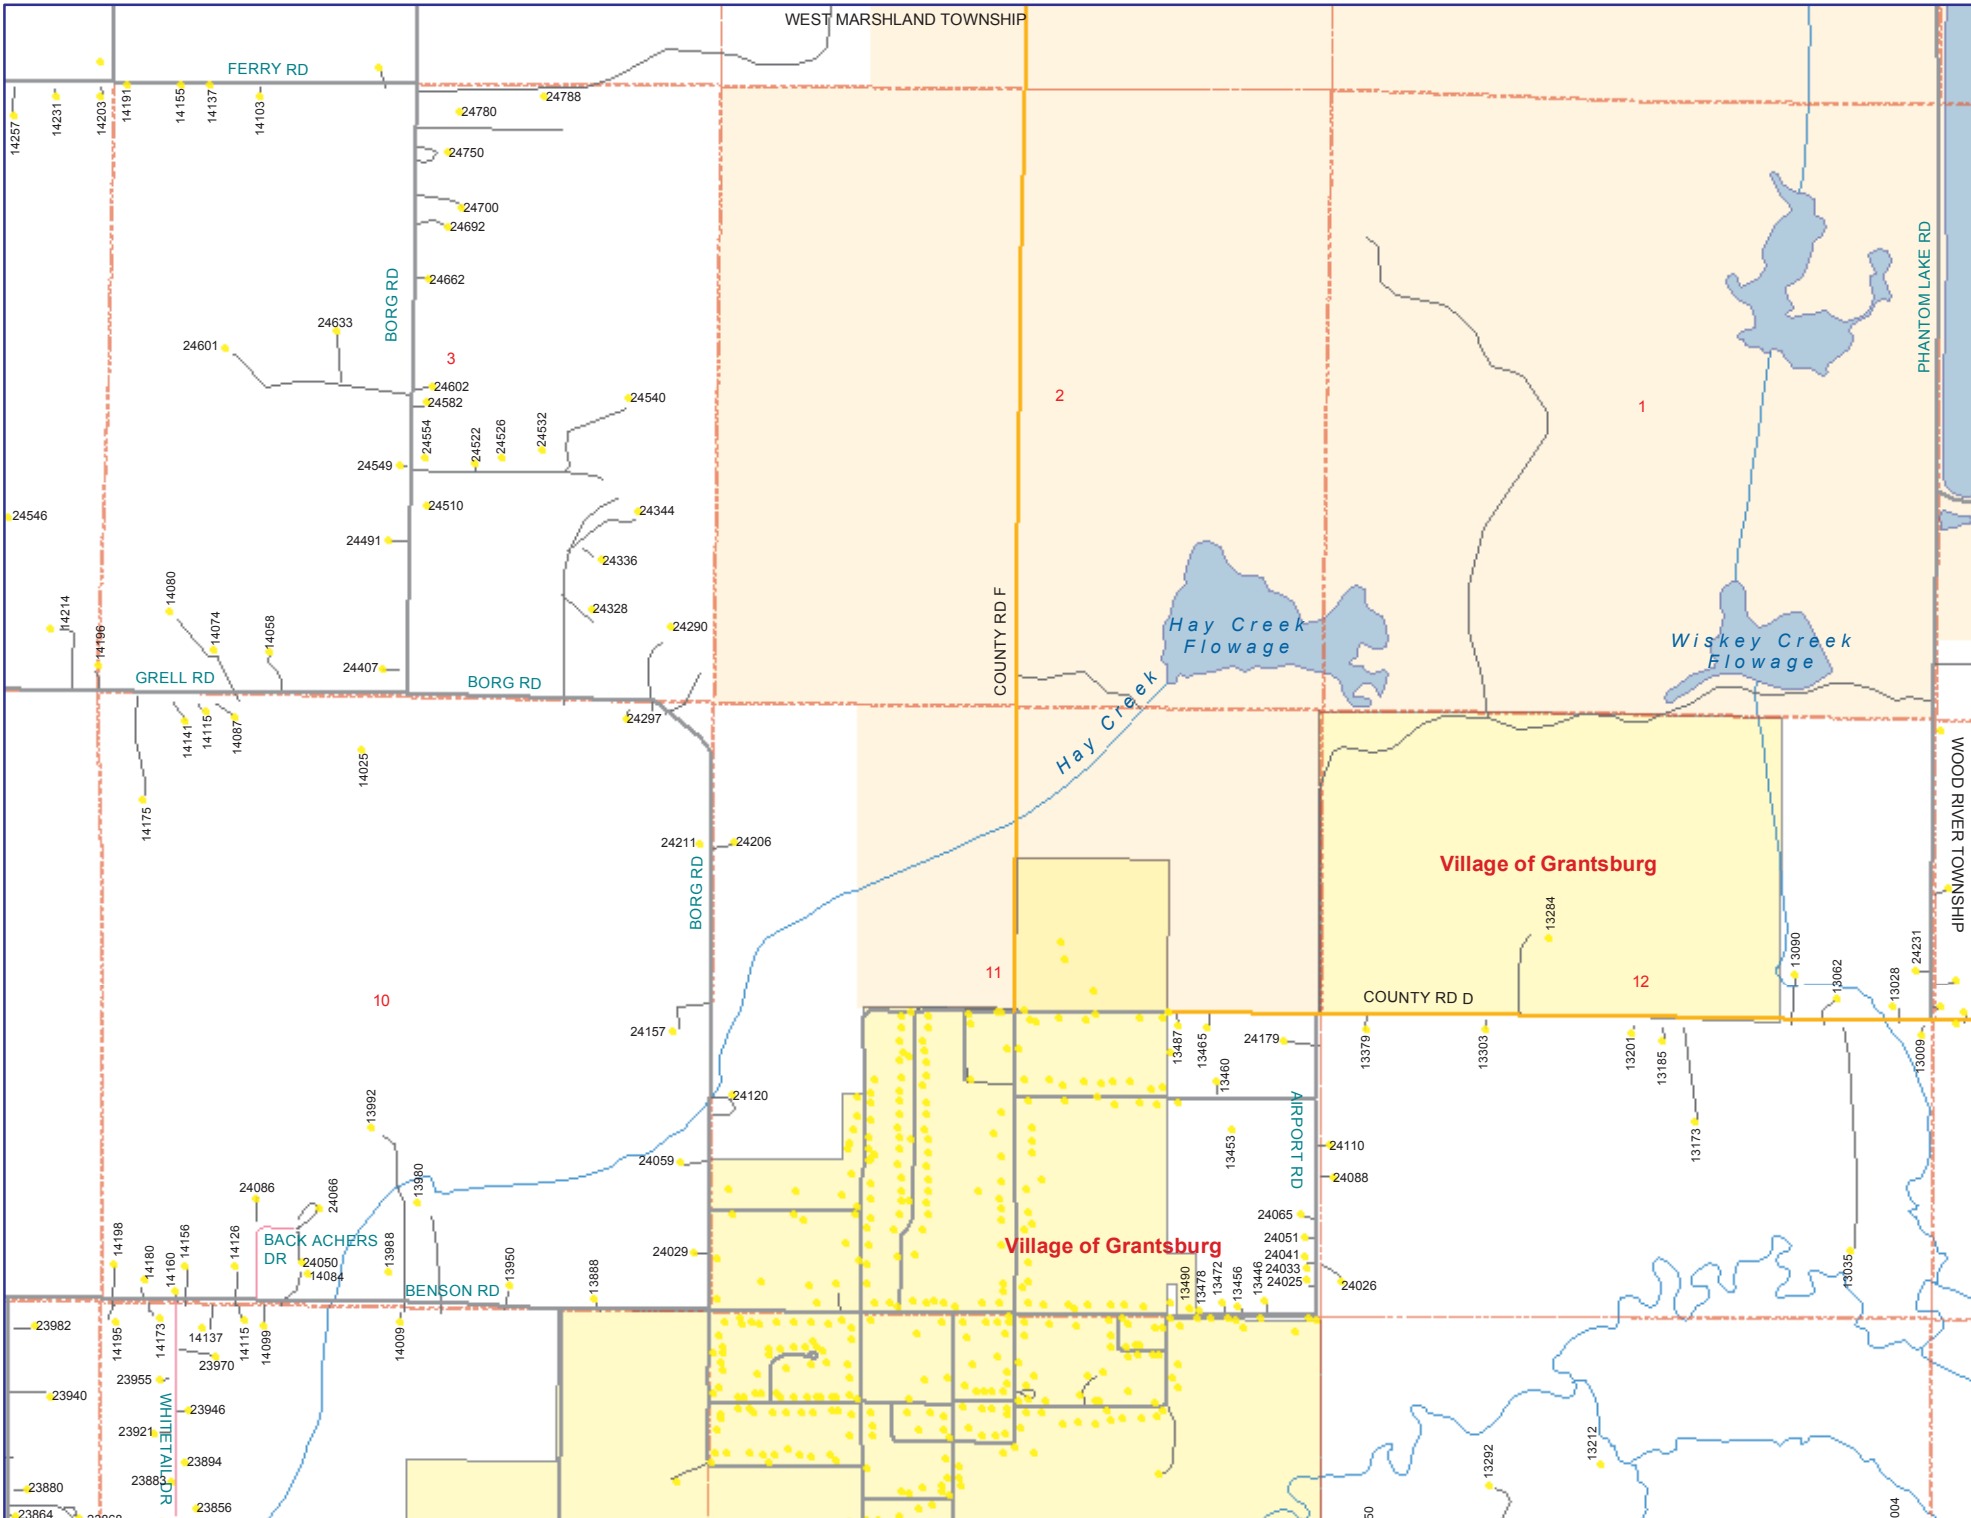

911 ADDRESS MAP

LAST UPDATE: January, 2010

East Grantsburg Township (T.38N.-R.19W)

Burnett County, Wisconsin

- 911 Address
- State Highway
- County Highway
- Town Medium Volume
- Private Road
- Town Low/Seasonal
- Drives
- Section Boundary
- Lake
- County Forest Land
- Federal Lands
- State Lands

How To Use This Map:

First be sure you are using the correct township/villagemap. Next, use the address range grid along the map borders to determine the range for your address. Follow this range across the map until you locate the road name for the address you are looking for. Note the page and the Public Land Survey Section the road name is contained within. Finally, turn to the corresponding page and locate the noted section to find the address. The date in the upper-left hand corner reflects when this map was last updated.

Map Prepared By The Burnett County Land Information Office
Siren, Wisconsin (715) 349-2599

EAST GRANTSBURG TOWNSHIP