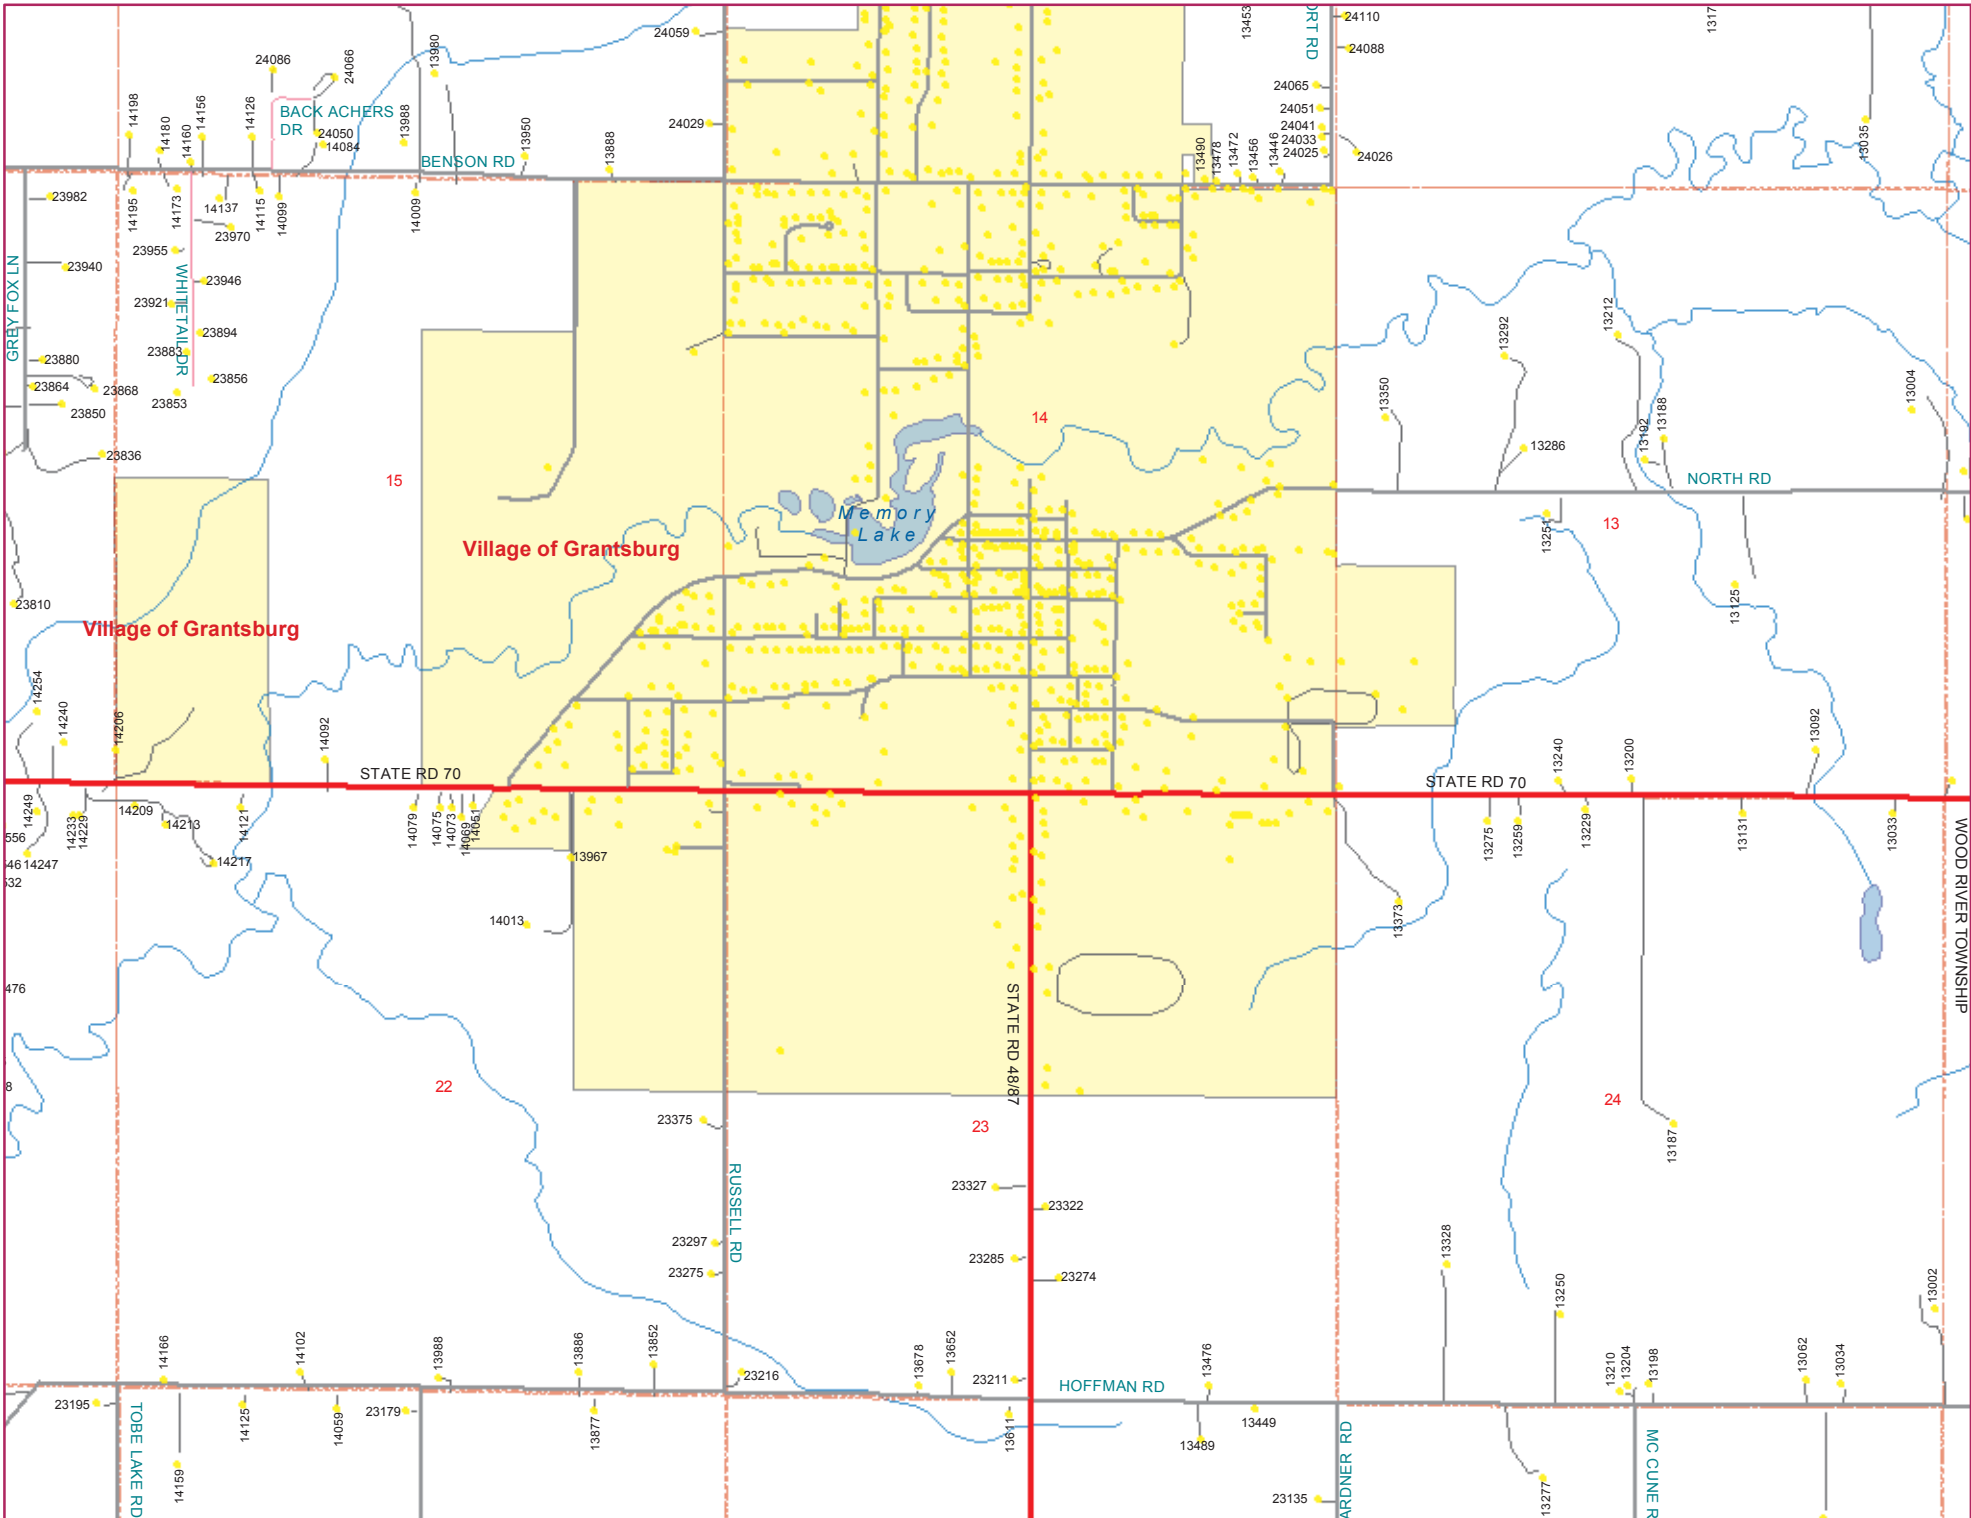

911 ADDRESS MAP

LAST UPDATE: January, 2010

East Grantsburg Township (T.38N.-R.19W)

Burnett County, Wisconsin

- 911 Address
- State Highway
- County Highway
- Town Medium Volume
- Private Road
- Town Low/Seasonal
- Drives
- Section Boundary
- Lake
- County Forest Land
- Federal Lands
- State Lands

How To Use This Map:

First be sure you are using the correct township/villagemap. Next, use the address range grid along the map borders to determine the range for your address. Follow this range across the map until you locate the road name for the address you are looking for. Note the page and the Public Land Survey Section the road name is contained within. Finally, turn to the corresponding page and locate the noted section to find the address. The date in the upper-left hand corner reflects when this map was last updated.

Map Prepared By The Burnett County Land Information Office
Siren, Wisconsin (715) 349-2599

EAST GRANTSBURG TOWNSHIP