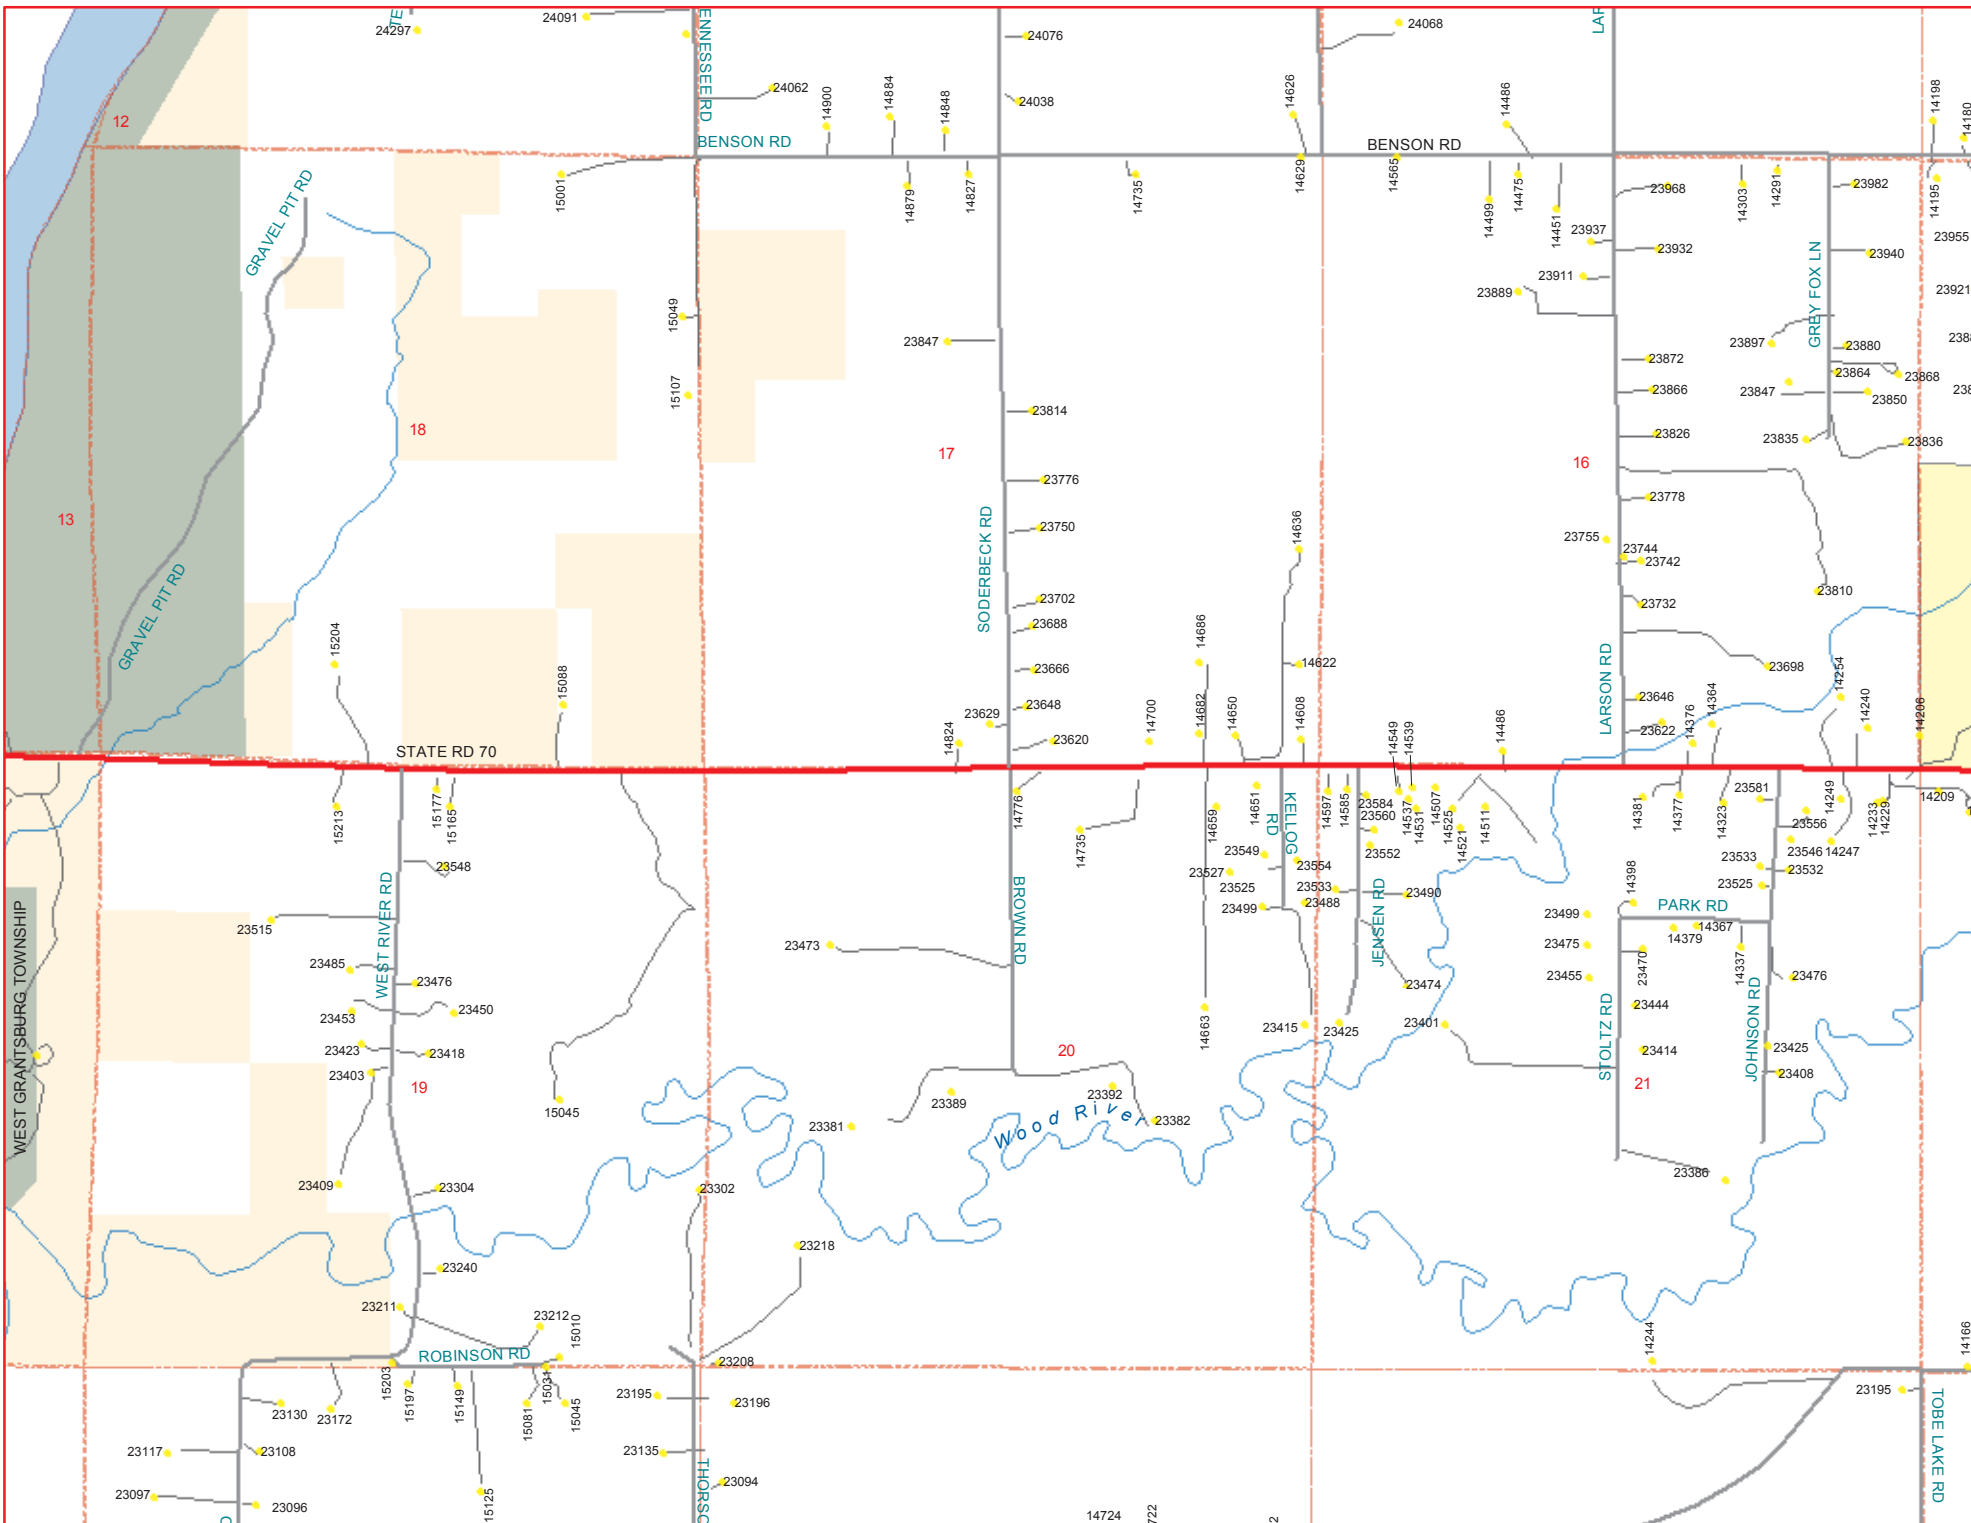

911 ADDRESS MAP

LAST UPDATE: January, 2010

East Grantsburg Township (T.38N.-R.19W)

Burnett County, Wisconsin

- 911 Address
- State Highway
- County Highway
- Town Medium Volume
- Private Road
- Town Low/Seasonal
- Drives
- Section Boundary
- Lake
- County Forest Land
- Federal Lands
- State Lands

How To Use This Map:

First be sure you are using the correct township/villagemap. Next, use the address range grid along the map borders to determine the range for your address. Follow this range across the map until you locate the road name for the address you are looking for. Note the page and the Public Land Survey Section the road name is contained within. Finally, turn to the corresponding page and locate the noted section to find the address. The date in the upper-left hand corner reflects when this map was last updated.

Map Prepared By The Burnett County Land Information Office
Siren, Wisconsin (715) 349-2599

EAST GRANTSBURG TOWNSHIP