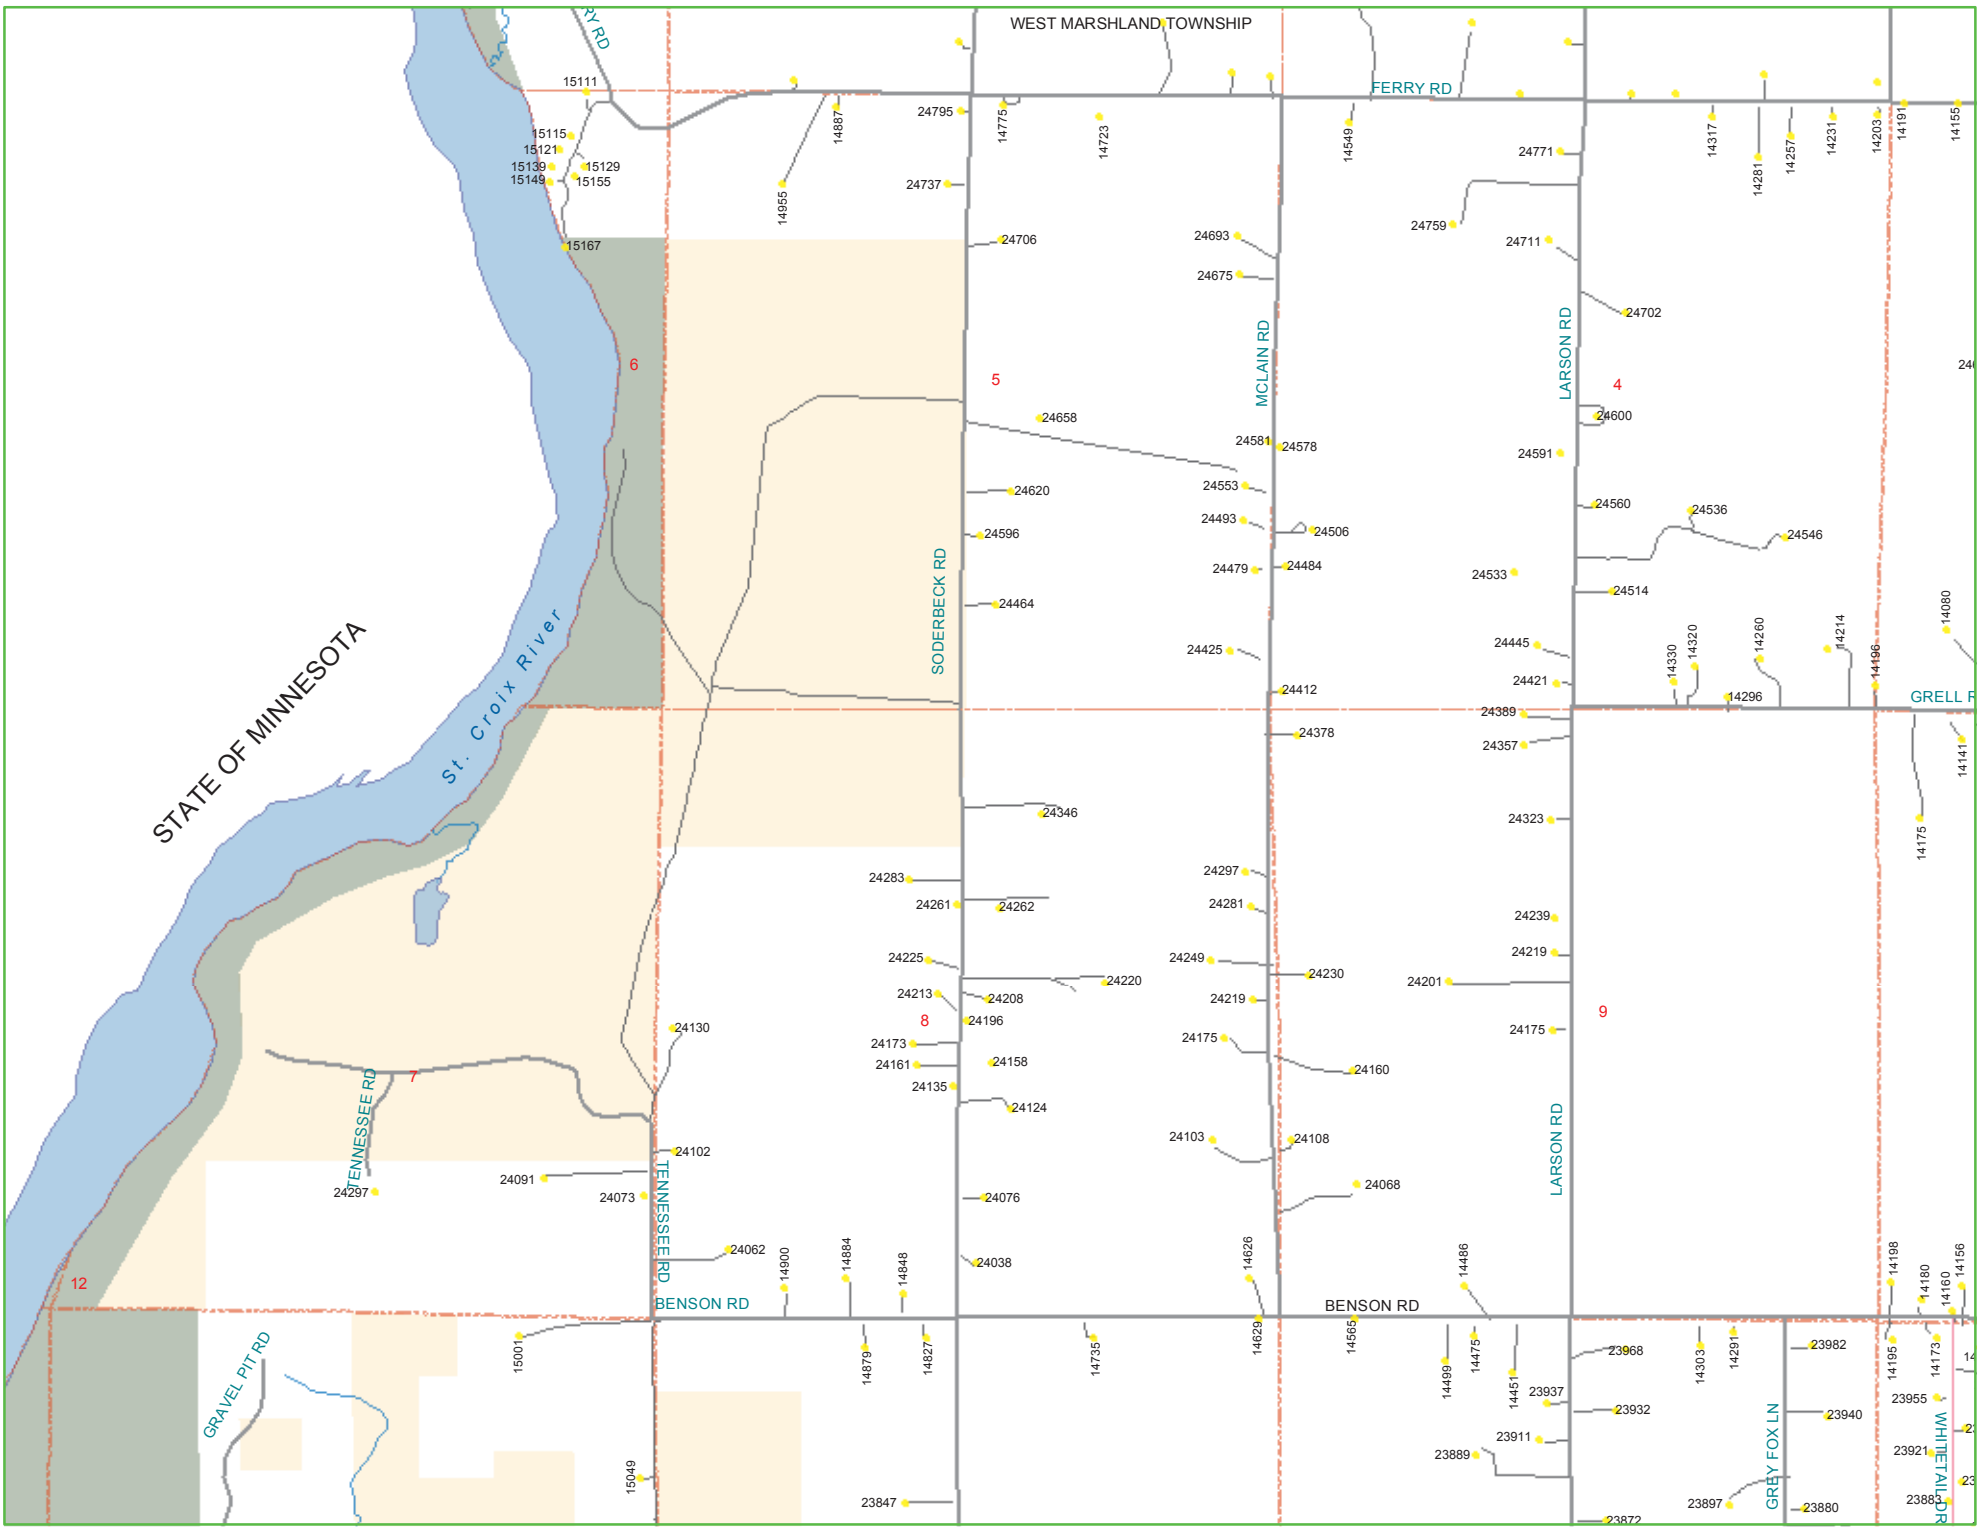

911 ADDRESS MAP

LAST UPDATE: January, 2010

East Grantsburg Township (T.38N.-R.19W)

Burnett County, Wisconsin

- 911 Address
- State Highway
- County Highway
- Town Medium Volume
- Private Road
- Town Low/Seasonal
- Drives
- Section Boundary
- Lake
- County Forest Land
- Federal Lands
- State Lands

How To Use This Map:

First be sure you are using the correct township/villagemap. Next, use the address range grid along the map borders to determine the range for your address. Follow this range across the map until you locate the road name for the address you are looking for. Note the page and the Public Land Survey Section the road name is contained within. Finally, turn to the corresponding page and locate the noted section to find the address. The date in the upper-left hand corner reflects when this map was last updated.

Map Prepared By The Burnett County Land Information Office
Siren, Wisconsin (715) 349-2599

EAST GRANTSBURG TOWNSHIP